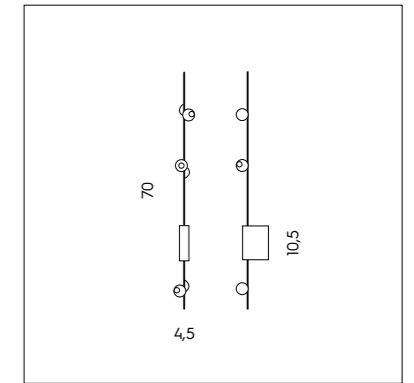

LP 6/334 C
3 x 3W LED
3000K - 930 lumen
CE IP20

DIFFUSORE - LAMPSHADE

66
champagne spazzolato
brushed champagne

MONTATURA - FRAME

66
champagne spazzolato
brushed champagne

64
laccato bronzo
lacquered bronze

ROSONE - CANOPY

45
laccato nero
lacquered black

40
laccato bianco
lacquered white