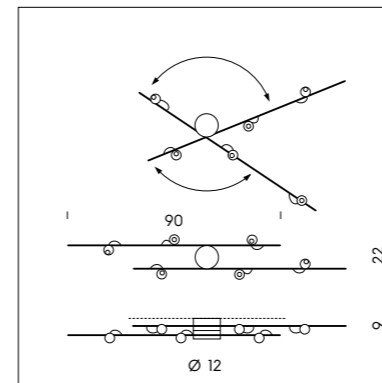

LS 4/334
6 x 3W LED
3000K - 1860 lumen
CE IP20