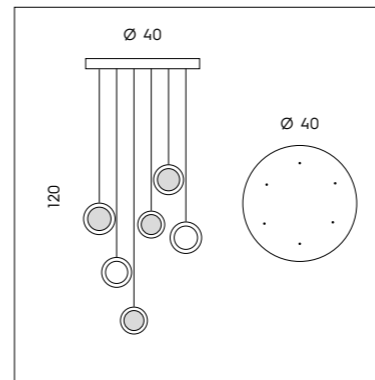

S I L L U X

LT 1/330

YO-YO

LP 6/330 A

B

C

A

SP 8/330
16,5W STRIP LED
2200 lumen - 3000K
CE IP20