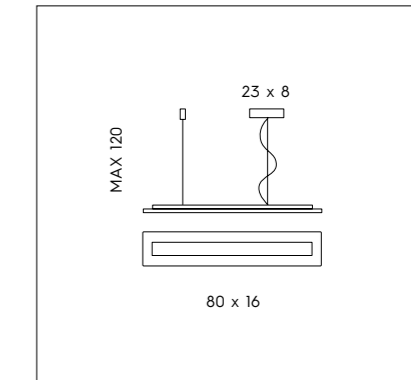

SP N/267
3 x max 7,5W LED R7s 78 mm
+ STRIP LED 13W $\cong$ 3000K 2300 lumen
CE