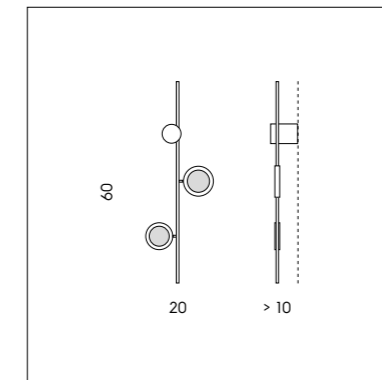

S I L L U X

LT 1/330

YO-YO

LP 6/330 A

B

C

A

SP 8/330
16,5W STRIP LED
2200 lumen - 3000K
CE IP20