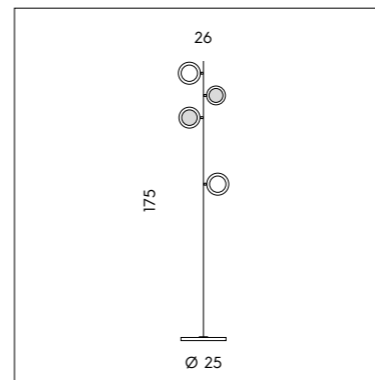

PI 3/330
11W STRIP LED
2200 lumen - 3000K
CE IP20