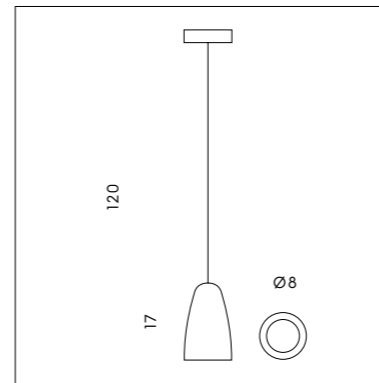

SP 7/300 B

LP 6/300

SP 7/300 A
1 x max 6W GU10 LED
CE

SP 7/300 B
1 x max 6W GU10 LED
Cavo e snodo direzionale.
Cable and directional joint.

SP S/300 A
6 x max 6W GU10 LED
CE

SP S/300 B
6 x max 6W GU10 LED
Cavo e snodo direzionale.
Cable and directional joint.