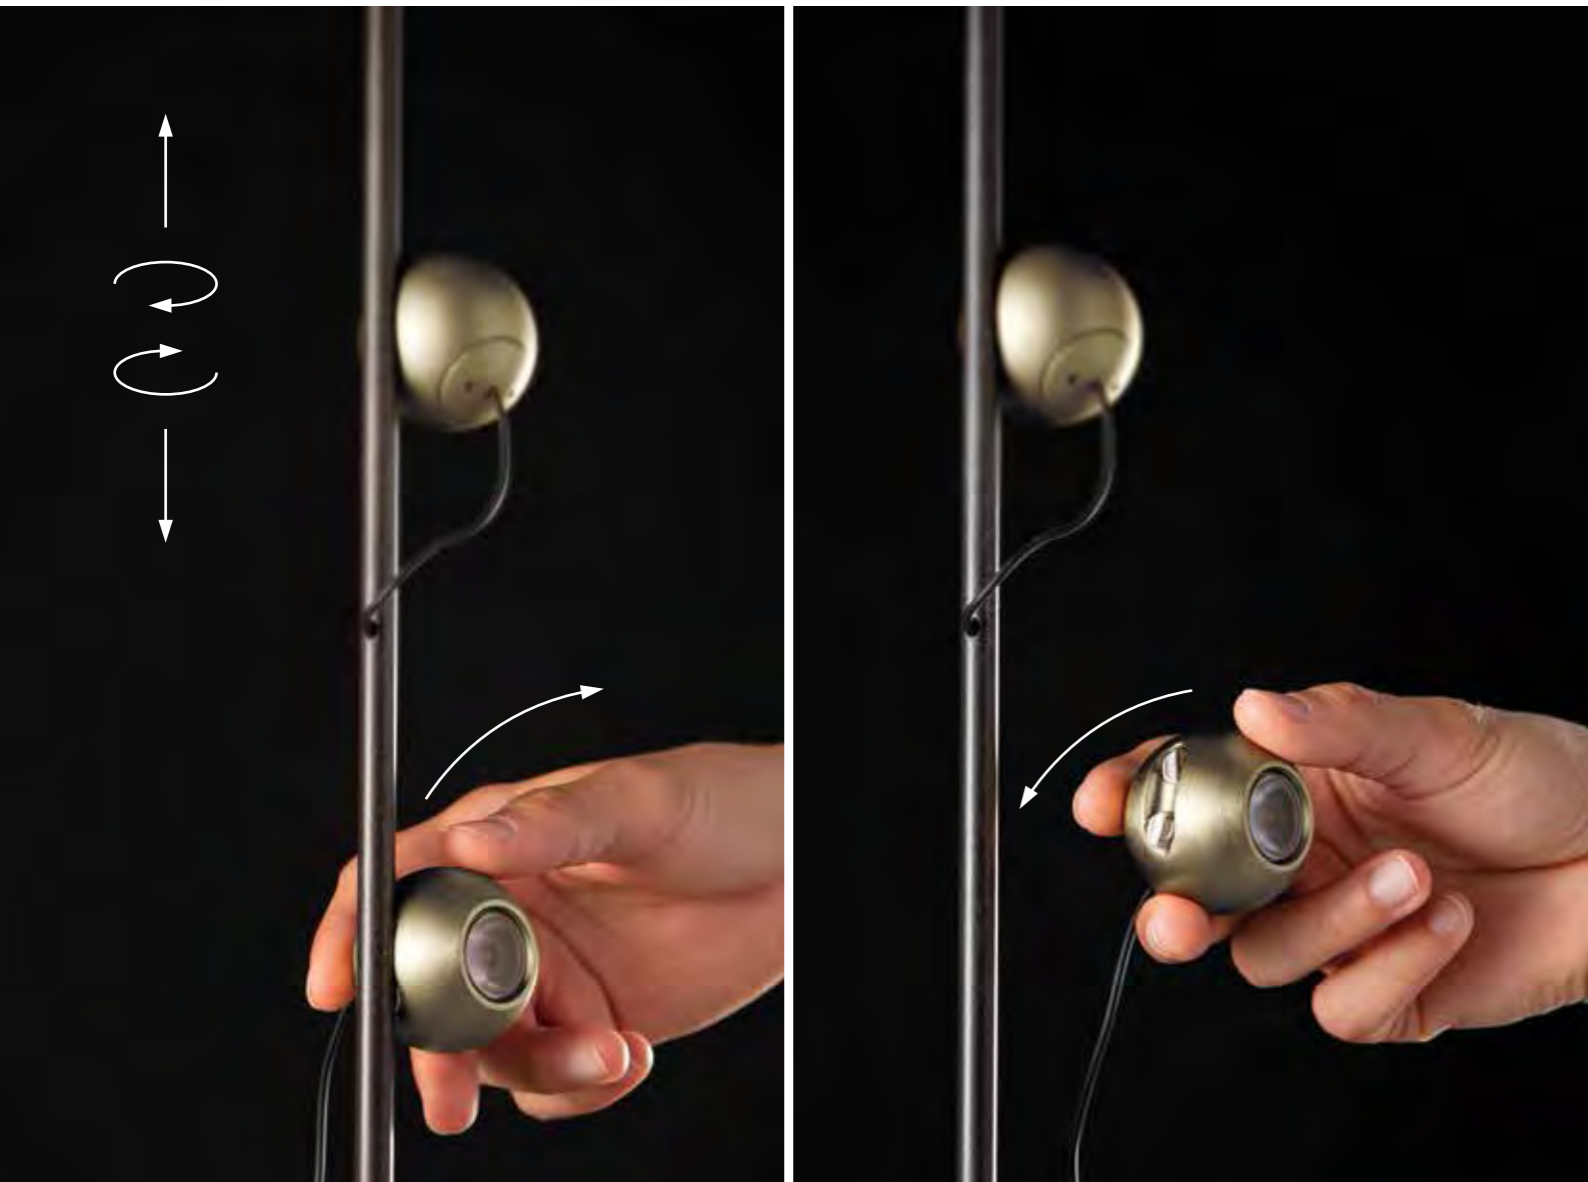

SFERA LED DIREZIONALE CON AGGANCIAMENTO MAGNETICO.
DIRECTIONAL LED SPHERE WITH MAGNETIC FIXING.

PI 3/334
 3 x 3W LED
 3000K - 930 lumen
 CE IP20

LT 1/334
 2 x 3W LED
 3000K - 620 lumen
 CE IP20

SP 7/334
 1 x 3W LED
 3000K - 310 lumen
 CE IP20