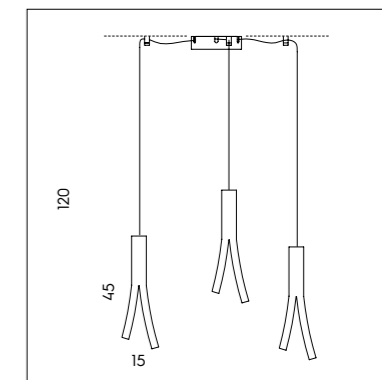

LP 6/311 B

LP 6/311 A

LP 6/311 B
1 x 7,2W GU10 LED
CE IP20

SP 7/311
1 x 7,2W GU10 LED
CE IP20

SP 8/311
3 x 7,2W GU10 LED
CE IP20

LP 6/311 A
2 x 4W LED
800 lumen - 3000K
CE IP20

LS 4/311
1 x 7,2W GU10 LED
CE IP20