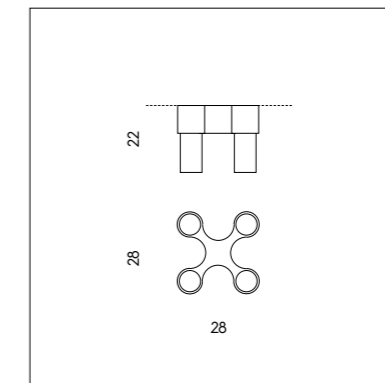

LS 4/331
4 x max 46W E14
CE IP20