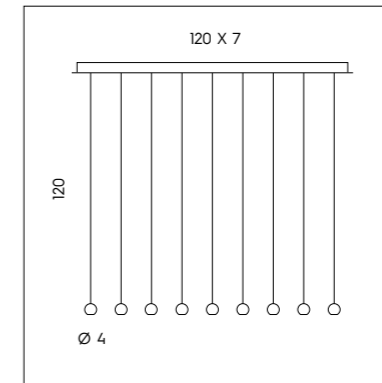

SP S/334
9 x 3W LED
3000K - 2790 lumen
CE IP20