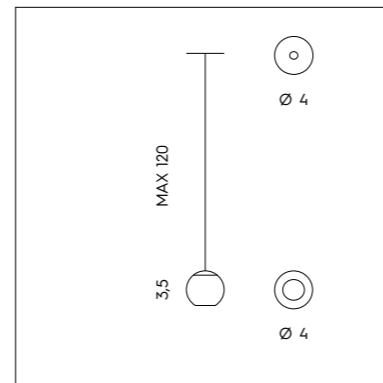

SFERA LED DIREZIONALE CON AGGANCIAMENTO MAGNETICO.
DIRECTIONAL LED SPHERE WITH MAGNETIC FIXING.

PI 3/334
 3 x 3W LED
 3000K - 930 lumen
 CE IP20

LT 1/334
 2 x 3W LED
 3000K - 620 lumen
 CE IP20

SP 7/334
 1 x 3W LED
 3000K - 310 lumen
 CE IP20