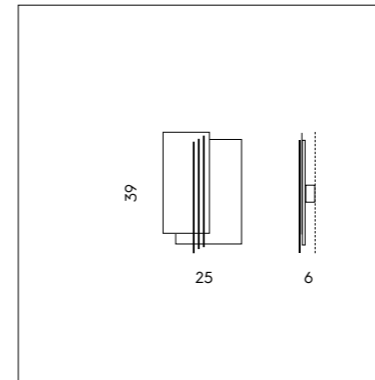

LP 6/336
2 x 7W LED
3000K - 2200 lumen
CE IP20