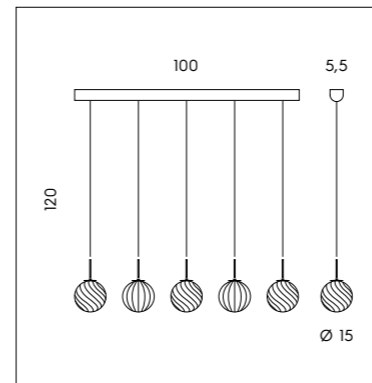

BUBBLE

SP S/338
5 x max 5W LED G9