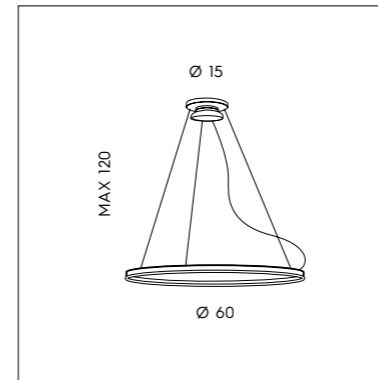

SP 8/267
1 x max 7,5W LED R7s 78 mm
+ STRIP LED 14W $\cong$ 3000K 2300 lumen
or 1 x max 11W LED QR111
+ STRIP LED 14W $\cong$ 3000K 2300 lumen
CE