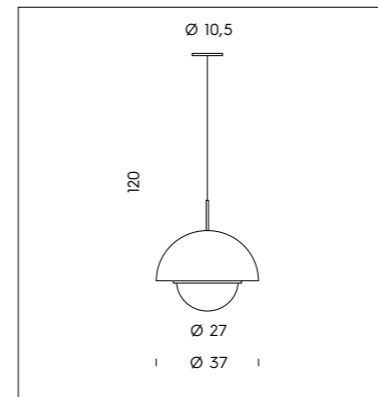

MOON

SP 7/335
3 x max 77W E27
CE IP20