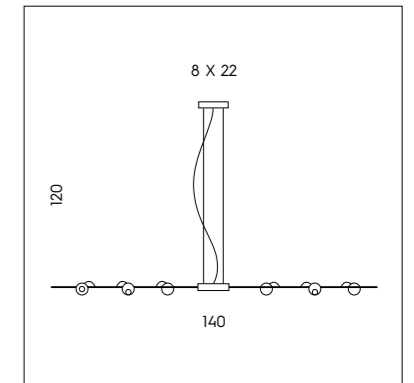

SP 8/334
6 x 3W LED
3000K - 1860 lumen
CE IP20