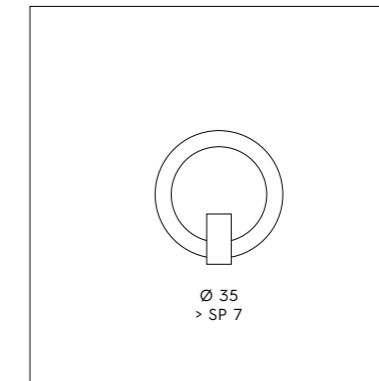

LP 6/267 B
1 x max 40W GX13
+ STRIP LED 9W $\cong$ 530 lumen
CE

DIFFUSORE - LAMPSHADE

10
trasparente
transparent

MONTATURA - FRAME

31
cromo
chrome

Led colore 3/3000 K
Led colour 3/3000 K