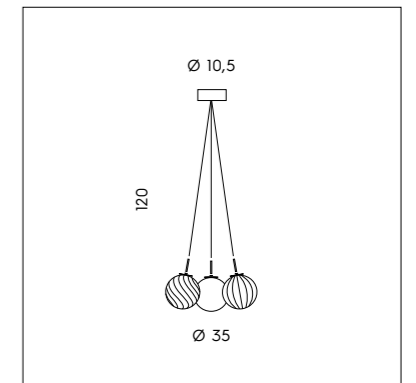

SP 8/338
3 x max 5W LED G9