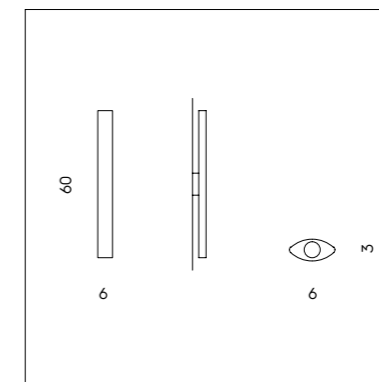

OVALINA

SP 7/298 A

LP 6/298 B

LP 6/298 A
 2 x 3W LED
 730 lumen - 3000K
 CE IP20

SP 7/298 A
 1 x 3W LED
 365 lumen - 3000K
 CE IP20

LP 6/298 B
 2 x 3W LED
 730 lumen - 3000K
 CE IP20

SP 7/298 B
 3 x 3W LED
 1095 lumen - 3000K
 CE IP20