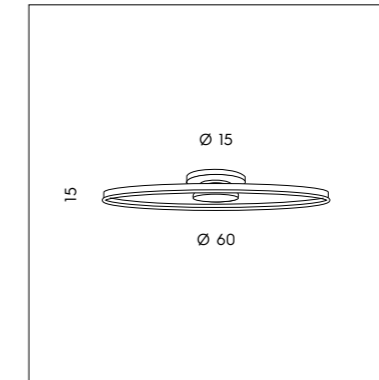

LS 5/267
1 x max 7,5W LED R7s 78 mm
+ STRIP LED 14W $\cong$ 3000K 2300 lumen
or 1 x max 50W QR111
+ STRIP LED 14W $\cong$ 3000K 2300 lumen
CE