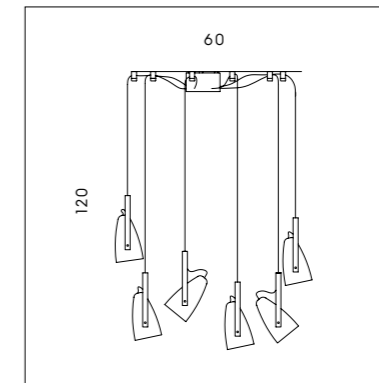

SP 7/300 B

LP 6/300

SP 7/300 A
1 x max 6W GU10 LED
CE

SP 7/300 B
1 x max 6W GU10 LED
Cavo e snodo direzionale.
Cable and directional joint.

SP S/300 A
6 x max 6W GU10 LED
CE

SP S/300 B
6 x max 6W GU10 LED
Cavo e snodo direzionale.
Cable and directional joint.