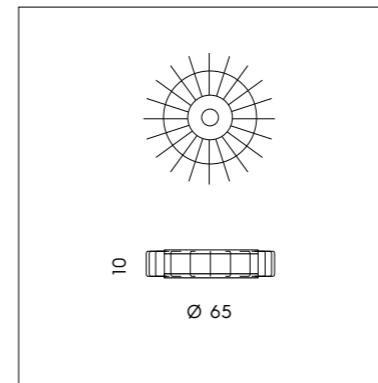

LS Q/283
4 x max 5W G9 LED
o/or
30W LED 3500 lumen 3000K
CE