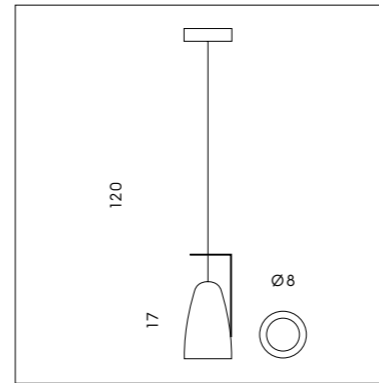

SP 7/300 B

LP 6/300

SP 7/300 A
1 x max 6W GU10 LED
CE

SP 7/300 B
1 x max 6W GU10 LED
Cavo e snodo direzionale.
Cable and directional joint.

SP S/300 A
6 x max 6W GU10 LED
CE

SP S/300 B
6 x max 6W GU10 LED
Cavo e snodo direzionale.
Cable and directional joint.