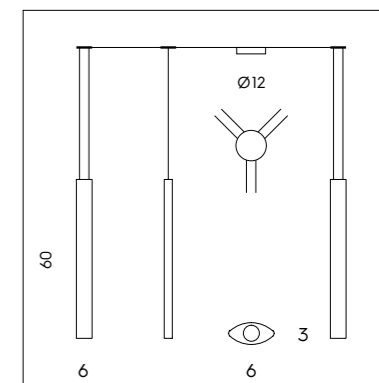

OVALINA

SP 7/298 A

LP 6/298 B

LP 6/298 A
 2 x 3W LED
 730 lumen - 3000K
 CE IP20

SP 7/298 A
 1 x 3W LED
 365 lumen - 3000K
 CE IP20

LP 6/298 B
 2 x 3W LED
 730 lumen - 3000K
 CE IP20

SP 7/298 B
 3 x 3W LED
 1095 lumen - 3000K
 CE IP20