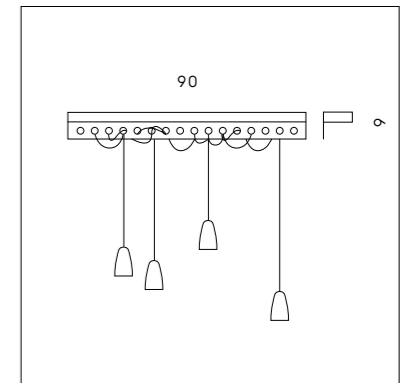

SP 7/300 B

LP 6/300

SP 7/300 A
1 x max 6W GU10 LED
CE

SP 7/300 B
1 x max 6W GU10 LED
Cavo e snodo direzionale.
Cable and directional joint.

SP S/300 A
6 x max 6W GU10 LED
CE

SP S/300 B
6 x max 6W GU10 LED
Cavo e snodo direzionale.
Cable and directional joint.