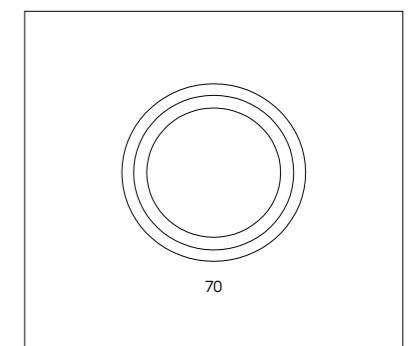

ED 1061/70/2
2 STRIP LED 17W
1100 lumen 3000K

ED 1061/70/3
3 STRIP LED 27W
1765 lumen 3000K