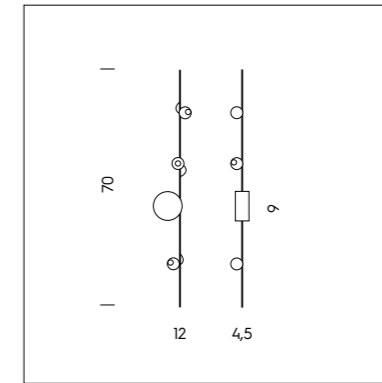

LP 6/334 B
3 x 3W LED
3000K - 930 lumen
CE IP20