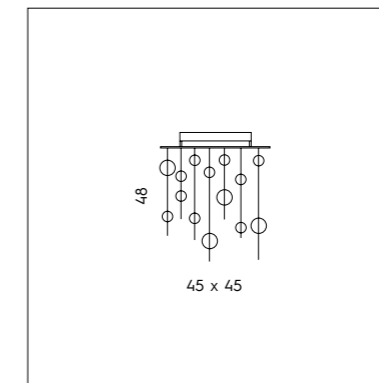

LS 4/236

8 x max 5W G9 LED
CE IP20