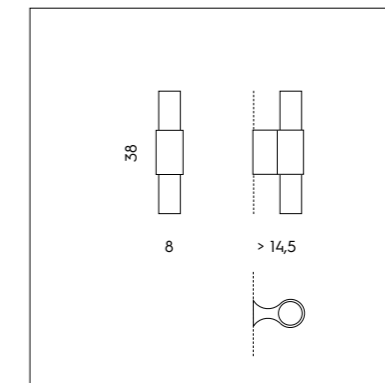

LP 6/331 A
2 x max 46W E14
CE IP20