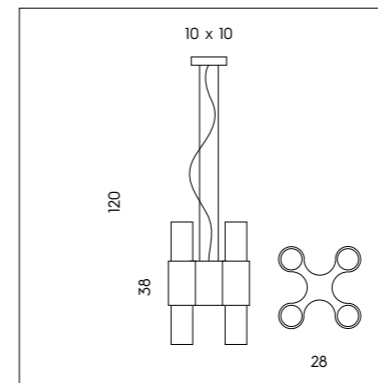

RONDÒ

SP 8/331
8 x max 46W E14
CE IP20