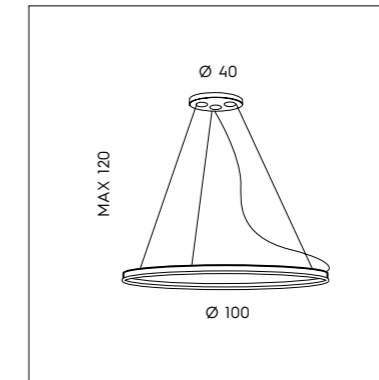

SP S/267
3 x max 11W LED QR111
+ STRIP LED 24W $\cong$ 3000K 3500 lumen
CE