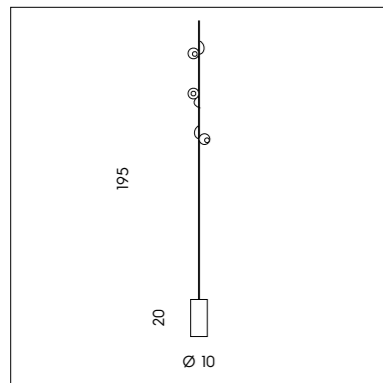

SFERA LED DIREZIONALE CON AGGANCIAMENTO MAGNETICO.
DIRECTIONAL LED SPHERE WITH MAGNETIC FIXING.

PI 3/334
 3 x 3W LED
 3000K - 930 lumen
 CE IP20

LT 1/334
 2 x 3W LED
 3000K - 620 lumen
 CE IP20

SP 7/334
 1 x 3W LED
 3000K - 310 lumen
 CE IP20