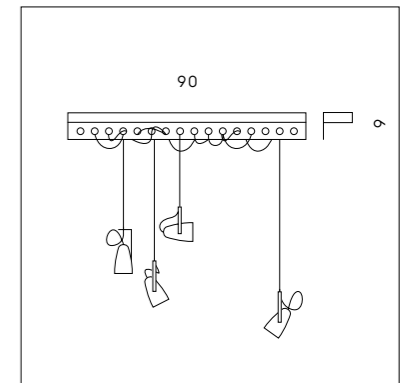

SP R/300 B
4 x max 6W GU10 LED
Cavo e snodo direzionale.
Cable and directional joint.