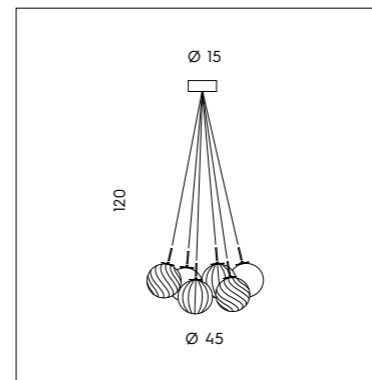

SP H/338
6 x max 5W LED G9