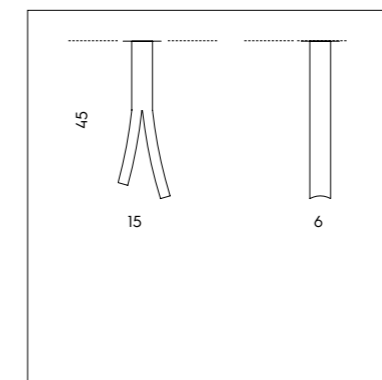

LP 6/311 B

LP 6/311 A

LP 6/311 B
1 x 7,2W GU10 LED
CE IP20

SP 7/311
1 x 7,2W GU10 LED
CE IP20

SP 8/311
3 x 7,2W GU10 LED
CE IP20

LP 6/311 A
2 x 4W LED
800 lumen - 3000K
CE IP20

LS 4/311
1 x 7,2W GU10 LED
CE IP20