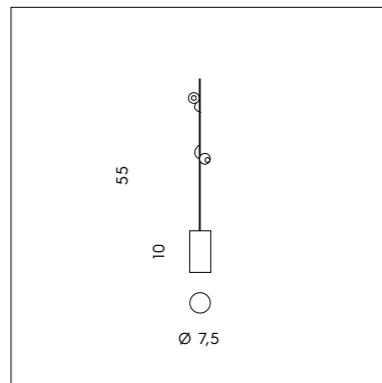

SFERA LED DIREZIONALE CON AGGANCIAMENTO MAGNETICO.
DIRECTIONAL LED SPHERE WITH MAGNETIC FIXING.

PI 3/334
 3 x 3W LED
 3000K - 930 lumen
 CE IP20

LT 1/334
 2 x 3W LED
 3000K - 620 lumen
 CE IP20

SP 7/334
 1 x 3W LED
 3000K - 310 lumen
 CE IP20