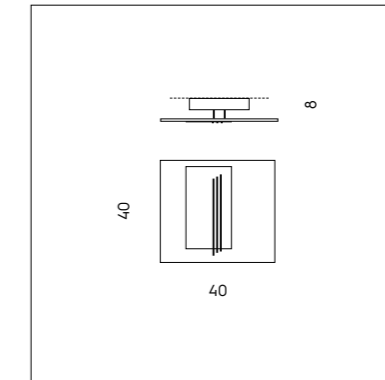

LS 4/336
2 x 7W LED
3000K - 2200 lumen
CE IP20