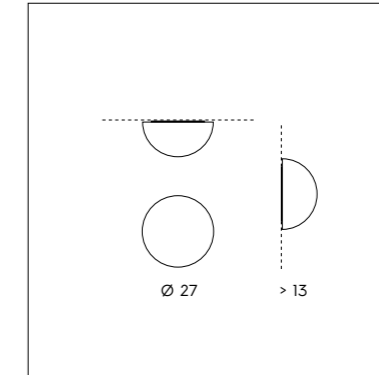

LS 4/335
2 x max 40W E14
CE IP20

MONTATURA - FRAME

66
champagne spazzolato
brushed champagne