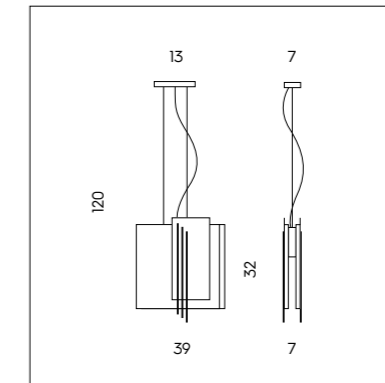

SP 8/336
2 x 7W LED + 1 x 3W LED
3000K - 2500 lumen
CE IP20