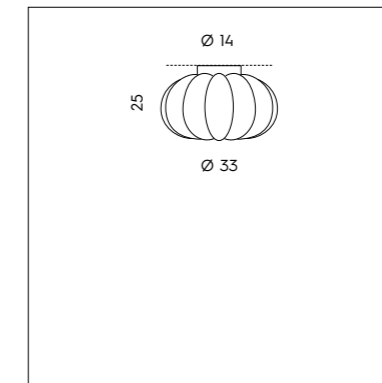

LS 4/332
1 x max 77W E27
CE IP20