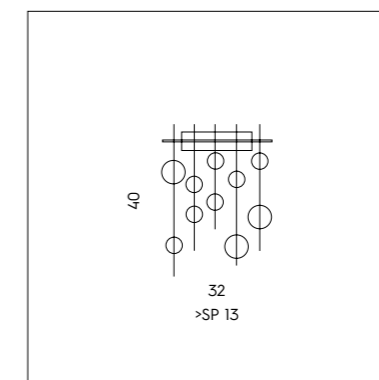

LP 6/236 A

3 x max 5W G9 LED
CE IP20

DIFFUSORE - LAMPSHADE

10	31	61
trasparente	chromo	bronzo
transparent	chrome	bronze

MONTATURA - FRAME

36
acciaio lucido
polished steel