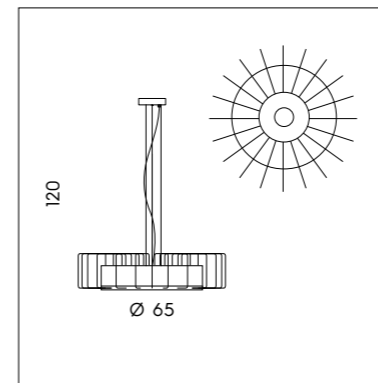

FUTURA

SP S/283
4 x max 5W G9 LED
o/or
30W LED 3500 lumen 3000K
CE