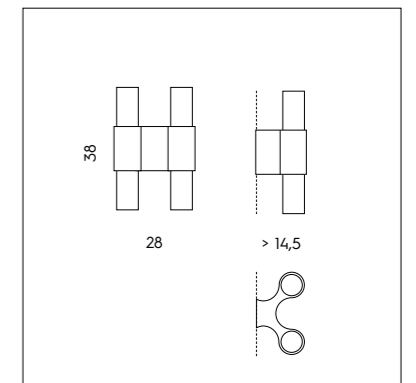

LP 6/331 A

LP 6/331 B
4 x max 46W E14
CE IP20