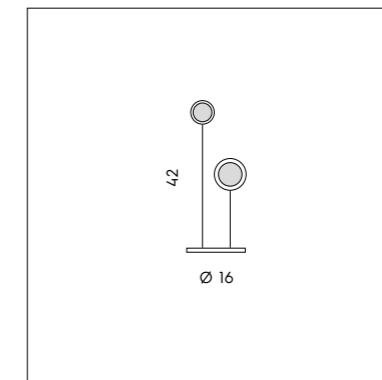

LP 6/330 A
6W STRIP LED
800 lumen - 3000K
CE IP20

LP 6/330 B
8W STRIP LED
1100 lumen - 3000K
CE IP20

PI 3/330
11W STRIP LED
2200 lumen - 3000K
CE IP20

LT 1/330
6W STRIP LED
800 lumen - 3000K
CE IP20

SP 7/330 A - B - C
6W STRIP LED
800 lumen - 3000K
CE IP20