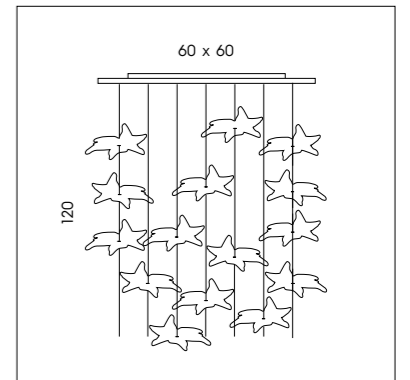

10
trasparente
transparent

11
fumé
smoky

CLAUDIO SACCON

FOGLIE

SILLUX

SP N/337

SP H/337
 6 x 6W LED
 3000K - 3960 lumen or
 6 x max 5W LED G9 
 CE  
 11 foglie/leaves

SP N/337
 8 x 6W LED
 3000K - 5280 lumen or
 8 x max 5W LED G9 
 CE  
 15 foglie/leaves