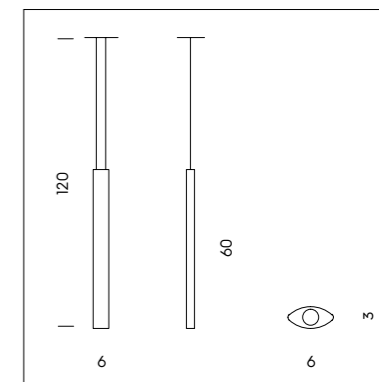

OVALINA

SP 7/298 A

LP 6/298 B

LP 6/298 A
 2 x 3W LED
 730 lumen - 3000K
 CE IP20

SP 7/298 A
 1 x 3W LED
 365 lumen - 3000K
 CE IP20

LP 6/298 B
 2 x 3W LED
 730 lumen - 3000K
 CE IP20

SP 7/298 B
 3 x 3W LED
 1095 lumen - 3000K
 CE IP20