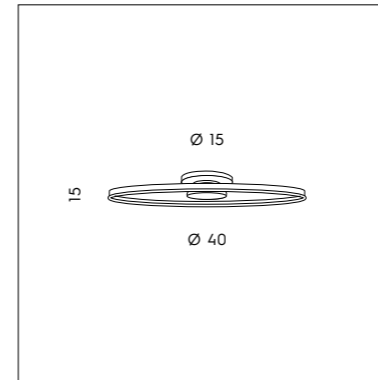

LS 4/267
1 x max 7,5W LED R7s 78 mm
+ STRIP LED 10W $\cong$ 3000K 1500 lumen
or 1 x max 11W LED QR111
+ STRIP LED 14W $\cong$ 3000K 1500 lumen
CE