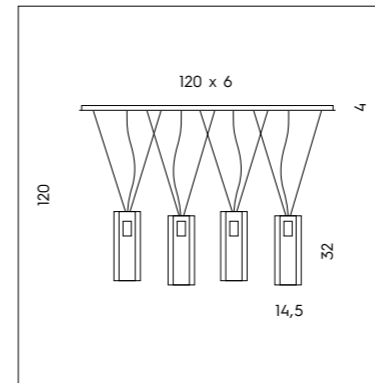

SP S/336
4 x 3W LED
3000K - 1240 lumen
CE IP20