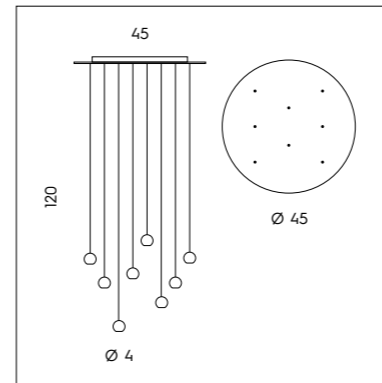

SFERA LED DIREZIONALE CON AGGANCIAMENTO MAGNETICO.
DIRECTIONAL LED SPHERE WITH MAGNETIC FIXING.

PI 3/334
 3 x 3W LED
 3000K - 930 lumen
 CE IP20

LT 1/334
 2 x 3W LED
 3000K - 620 lumen
 CE IP20

SP 7/334
 1 x 3W LED
 3000K - 310 lumen
 CE IP20