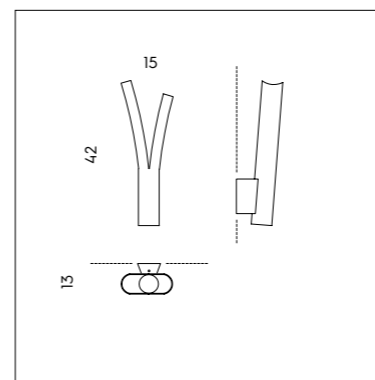

LP 6/311 B

LP 6/311 A

LP 6/311 B
1 x 7,2W GU10 LED
CE IP20

SP 7/311
1 x 7,2W GU10 LED
CE IP20

SP 8/311
3 x 7,2W GU10 LED
CE IP20

LP 6/311 A
2 x 4W LED
800 lumen - 3000K
CE IP20

LS 4/311
1 x 7,2W GU10 LED
CE IP20