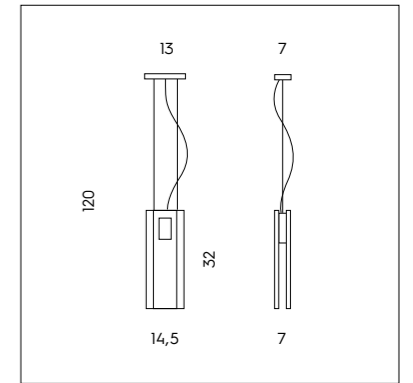

SP 7/336
1 x 3W LED
3000K - 310 lumen
CE IP20