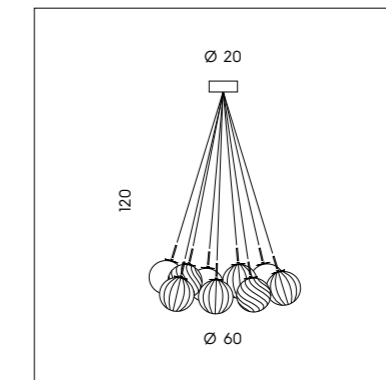

SP S/338
5 x max 5W LED G9

SP 7/338
1 x max 5W LED G9

SP 8/338
3 x max 5W LED G9

SP H/338
6 x max 5W LED G9

SP L/338
9 x max 5W LED G9

LP 6/338
1 x max 5W LED G9

MONTATURA - FRAME

66
champagne spazzolato
brushed champagne