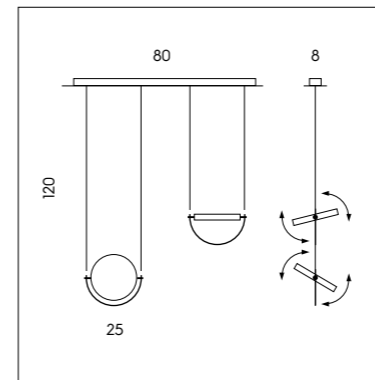

S I L L U X

LP 6/333 A

LP 6/333 B

GIOTTO

PI 3/333

SP S/333
2 x 10W LED
2200 lumen - 3000K
CE IP20

SP 8/333
3 x 10W LED
3300 lumen - 3000K
CE IP20

SP 7/333
2 x 10W LED
2200 lumen - 3000K
CE IP20