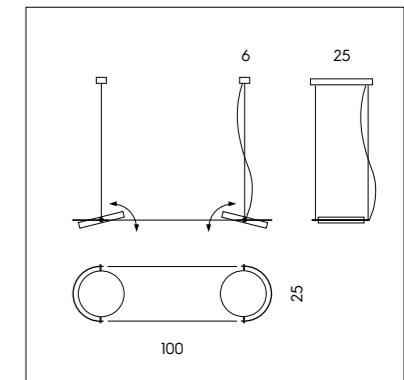

S I L L U X

LP 6/333 A

LP 6/333 B

GIOTTO

PI 3/333

SP S/333
2 x 10W LED
2200 lumen - 3000K
CE IP20

SP 8/333
3 x 10W LED
3300 lumen - 3000K
CE IP20

SP 7/333
2 x 10W LED
2200 lumen - 3000K
CE IP20