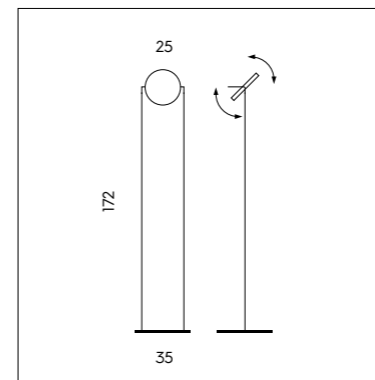

S I L L U X

LP 6/333 A

LP 6/333 B

GIOTTO

PI 3/333

SP S/333
2 x 10W LED
2200 lumen - 3000K
CE IP20

SP 8/333
3 x 10W LED
3300 lumen - 3000K
CE IP20

SP 7/333
2 x 10W LED
2200 lumen - 3000K
CE IP20