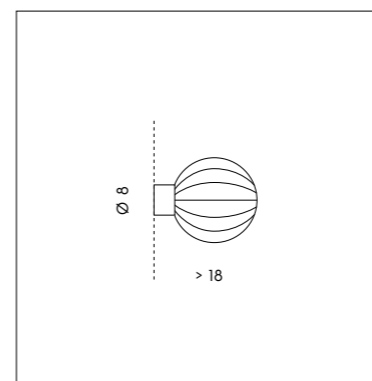

SP S/338
5 x max 5W LED G9

SP 7/338
1 x max 5W LED G9

SP 8/338
3 x max 5W LED G9

SP H/338
6 x max 5W LED G9

SP L/338
9 x max 5W LED G9

LP 6/338
1 x max 5W LED G9

MONTATURA - FRAME

66
champagne spazzolato
brushed champagne