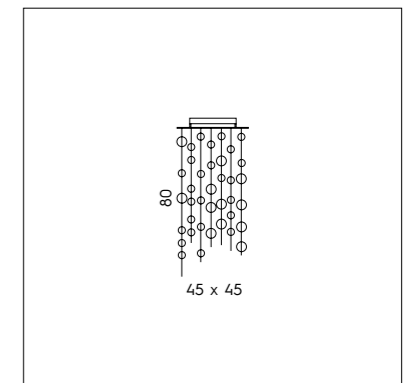

SP H/236

8 x max 5W G9 LED
CE IP20