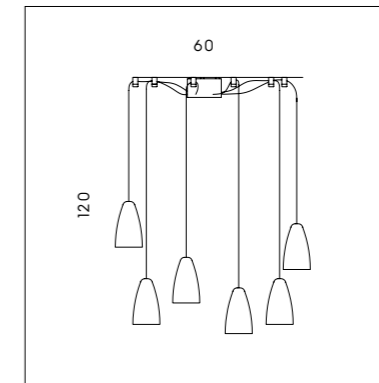

SP 7/300 B

LP 6/300

SP 7/300 A
1 x max 6W GU10 LED
CE

SP 7/300 B
1 x max 6W GU10 LED
Cavo e snodo direzionale.
Cable and directional joint.

SP S/300 A
6 x max 6W GU10 LED
CE

SP S/300 B
6 x max 6W GU10 LED
Cavo e snodo direzionale.
Cable and directional joint.