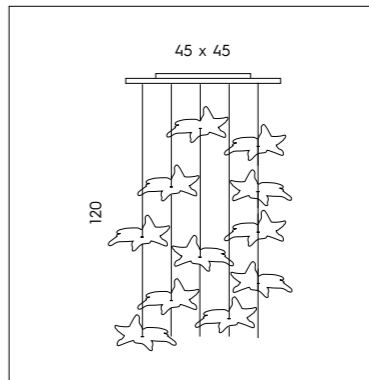

10
trasparente
transparent

11
fumé
smoky

CLAUDIO SACCON

FOGLIE

SILLUX

SP N/337

SP H/337
 6 x 6W LED
 3000K - 3960 lumen or
 6 x max 5W LED G9 
 CE  
 11 foglie/leaves

SP N/337
 8 x 6W LED
 3000K - 5280 lumen or
 8 x max 5W LED G9 
 CE  
 15 foglie/leaves