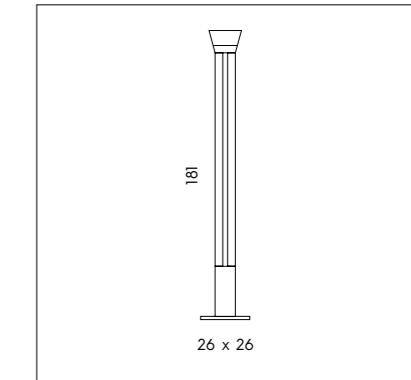

PI 3/267 A
1 x max 7,5W LED R7s 78 mm
+ STRIP LED 20W $\cong$ 3000K 3500 lumen
CE