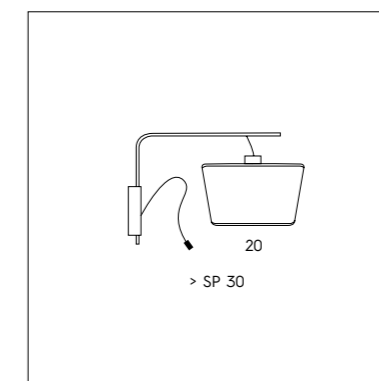

LP 6/307 C
1 x max 46W E14
+ LED 1,2W $\approx$ 110 lumen 3000K
CE