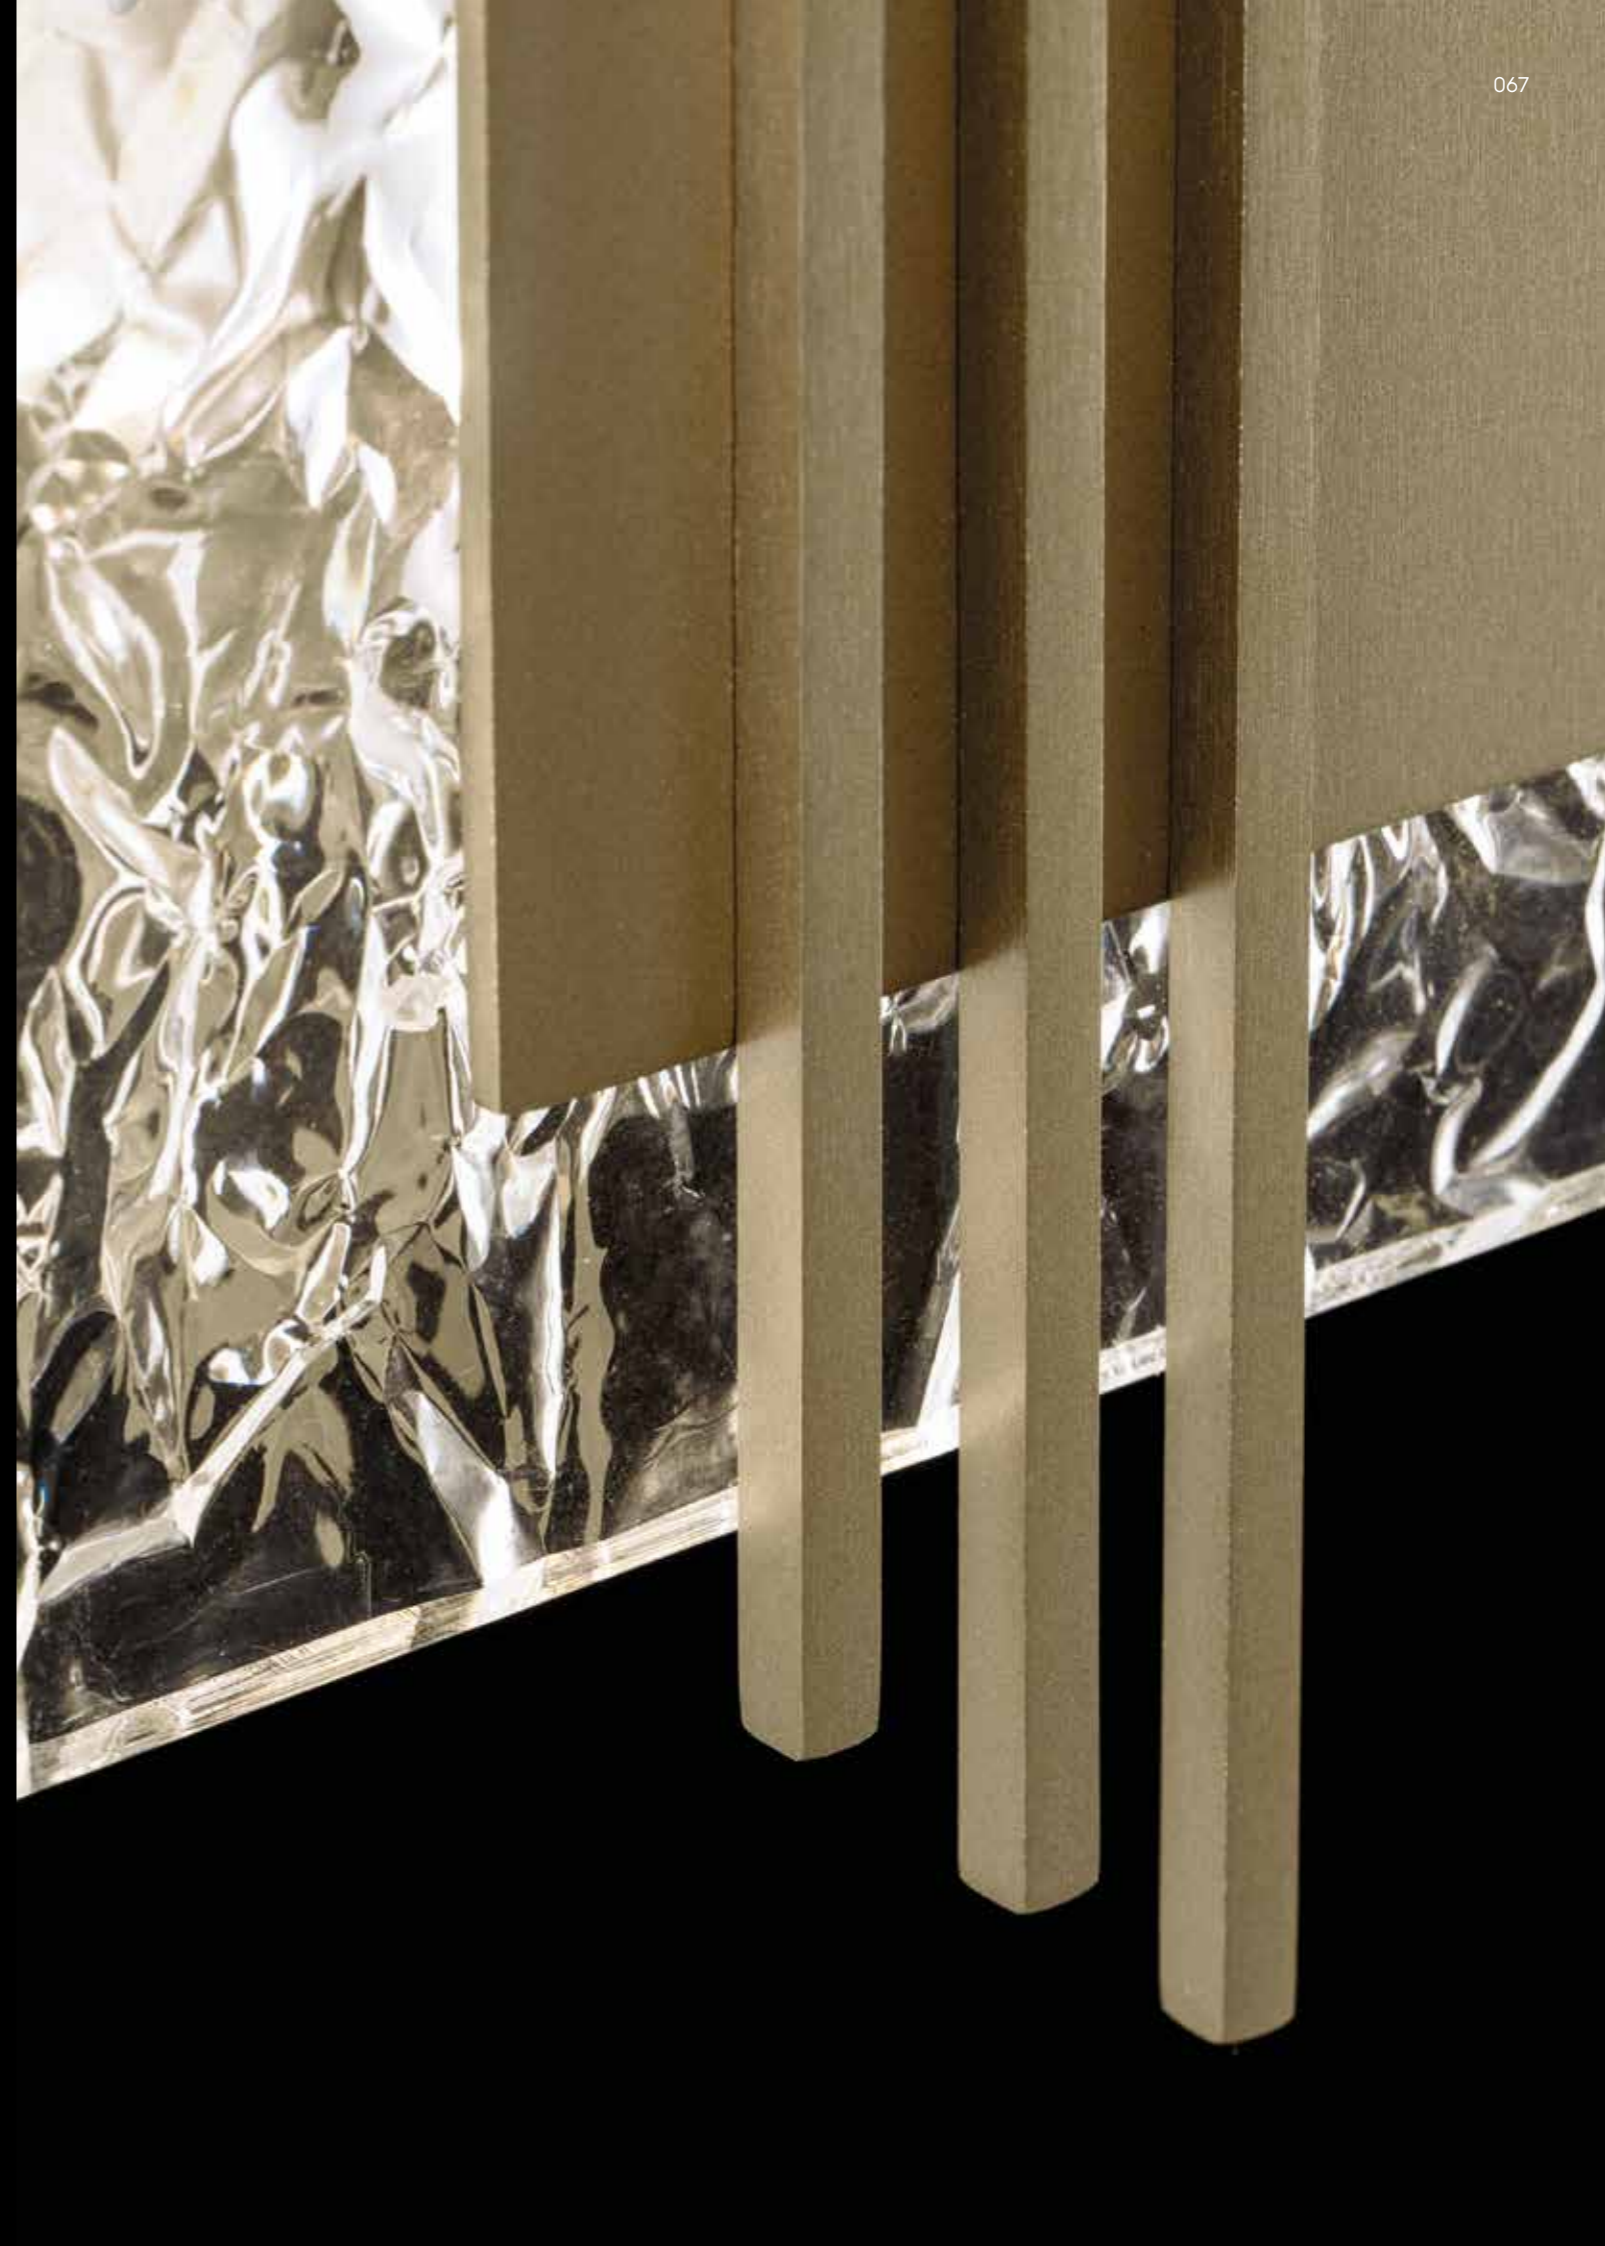

STUDIO TEAM

ARTIDE

S I L L U X