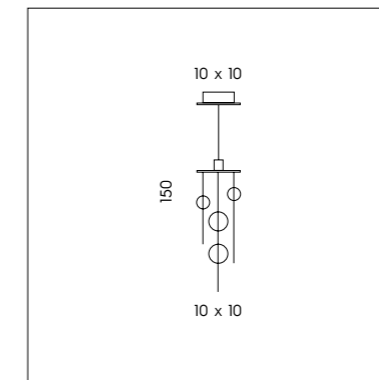

SP 7/236

1 x max 5W G9 LED
CE IP20