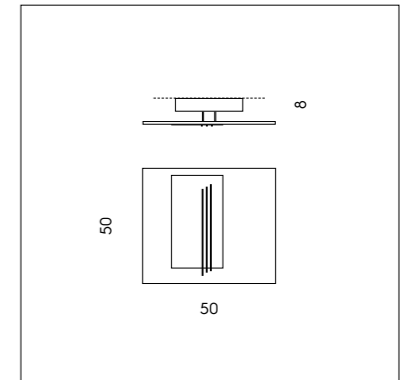

LS 5/336
2 x 7W LED
3000K - 2200 lumen
CE IP20