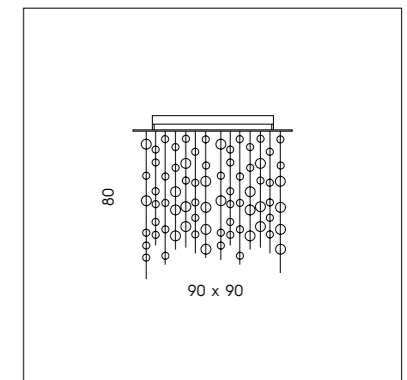

SP M/236

8 x max 5W G9 LED
CE IP20