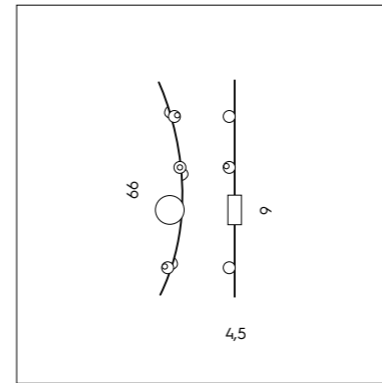

LP 6/334 A
3 x 3W LED
3000K - 930 lumen
CE IP20