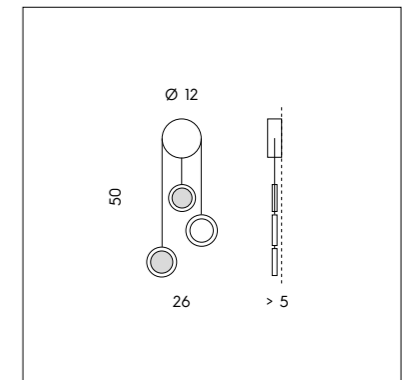

LP 6/330 B
8W STRIP LED
1100 lumen - 3000K
CE IP20