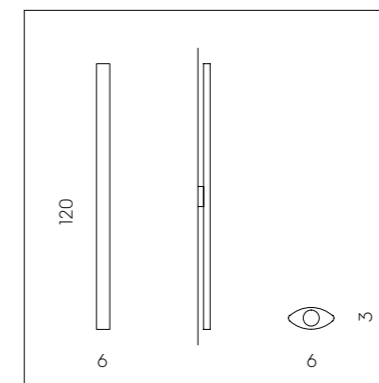

OVALINA

SP 7/298 A

LP 6/298 B

LP 6/298 A
 2 x 3W LED
 730 lumen - 3000K
 CE IP20

SP 7/298 A
 1 x 3W LED
 365 lumen - 3000K
 CE IP20

LP 6/298 B
 2 x 3W LED
 730 lumen - 3000K
 CE IP20

SP 7/298 B
 3 x 3W LED
 1095 lumen - 3000K
 CE IP20