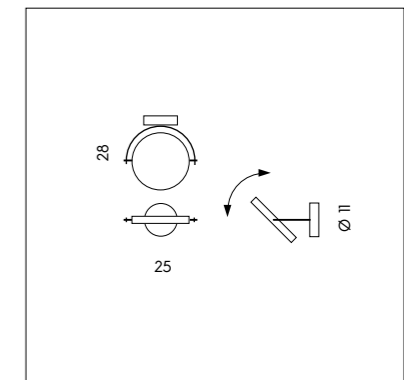

LP 6/333 B
1 x 10W LED
1100 lumen - 3000K
CE IP20

DIFFUSORE - LAMPSHADE

MONTATURA - FRAME