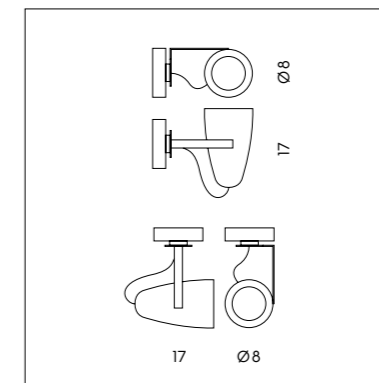

LP 6/300
1 x max 6W GU10 LED
CE

DIFFUSORE - LAMPSHADE

54
cemento al quarzo
quartz concrete

MONTATURA - FRAME

40
laccato bianco
lacquered white

44
antracite
anthracite