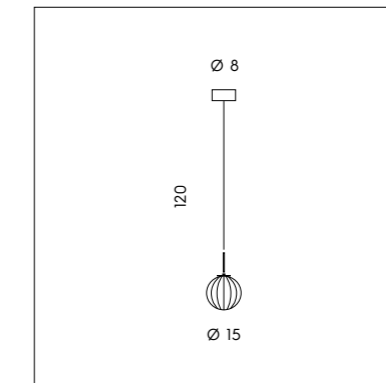

SP 7/338
1 x max 5W LED G9